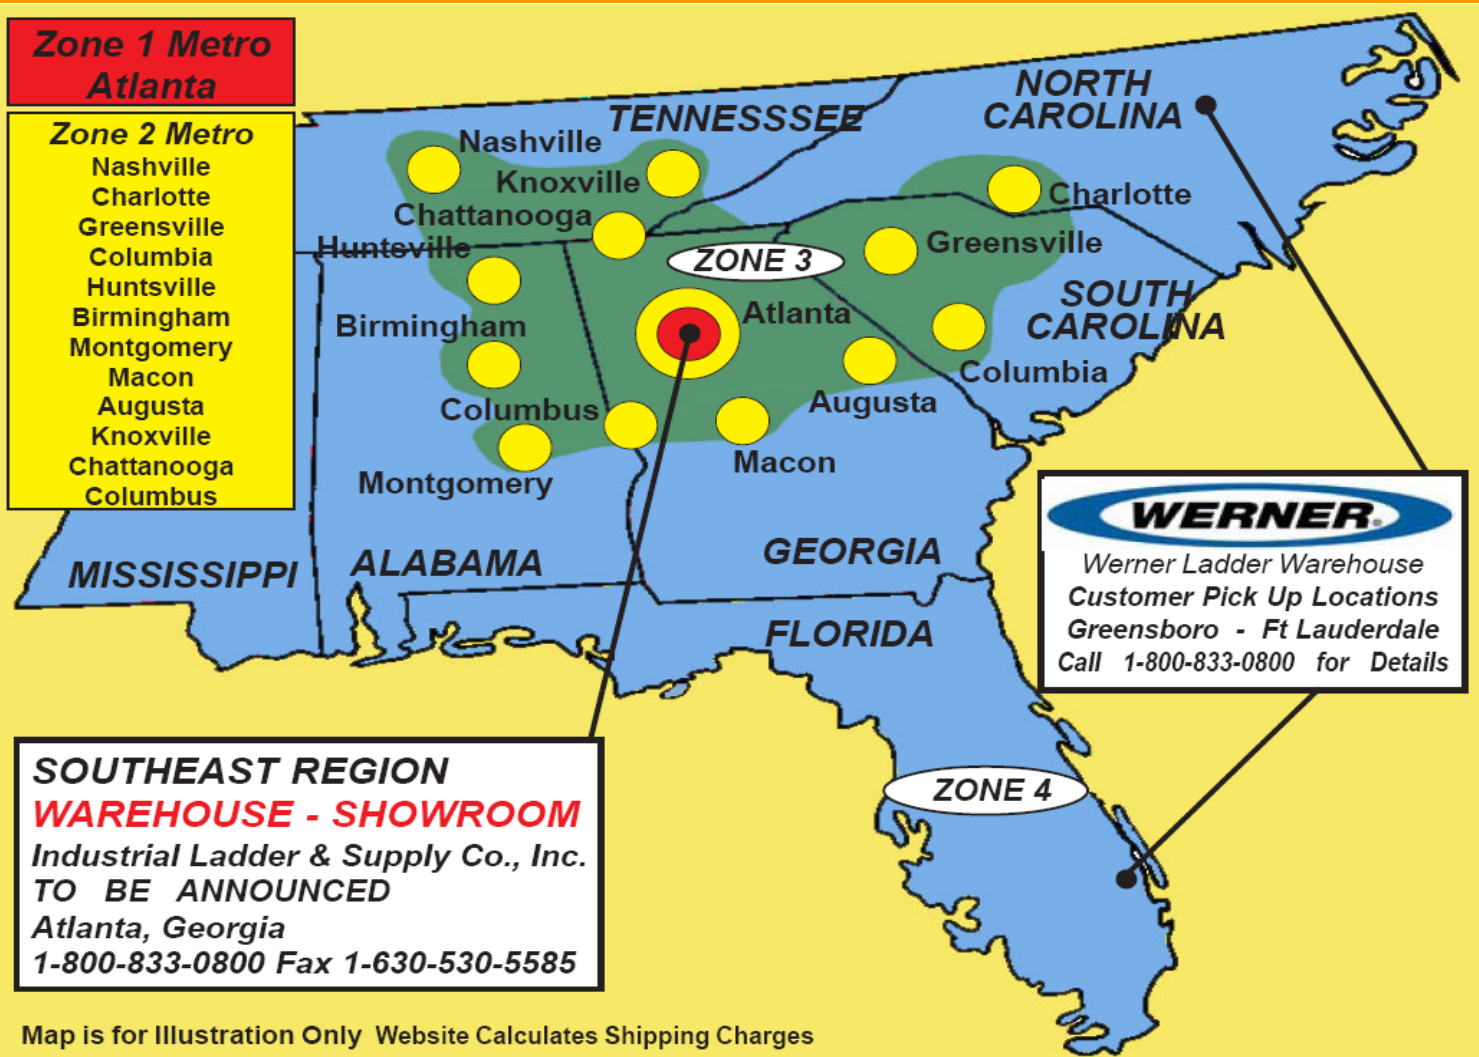

FREE SHIPPING ZONES - SOUTHEAST REGION - OPENING 11/09

**Zone 1 Metro
Atlanta**

Zone 2 Metro
 Nashville
 Charlotte
 Greenville
 Columbia
 Huntsville
 Birmingham
 Montgomery
 Macon
 Augusta
 Knoxville
 Chattanooga
 Columbus

WERNER
 Werner Ladder Warehouse
 Customer Pick Up Locations
 Greensboro - Ft Lauderdale
 Call 1-800-833-0800 for Details

**SOUTHEAST REGION
 WAREHOUSE - SHOWROOM**
 Industrial Ladder & Supply Co., Inc.
 TO BE ANNOUNCED
 Atlanta, Georgia
 1-800-833-0800 Fax 1-630-530-5585

Orders less than \$500
 Shipping Charges Start at \$10

Green Zone 3

**\$750+ ORDERS
 EARN FREE SHIPPING**

Orders less than \$750
 Shipping Charges Start at \$12

Blue Zone 4

**\$2,000+ ORDERS
 EARN FREE SHIPPING**

Orders less than \$2,000
 Shipping Charges Start at \$14

Click On Link Below for Free Shipping Zone Map

ATLANTA METRO	NASHVILLE AREA	CHARLOTTE AREA
HUNTSVILLE AREA	MONTGOMERY AREA	BIRMINGHAM AREA
KNOXVILLE AREA	CHATTANOOGA AREA	AUGUSTA AREA
MACON AREA	GREENVILLE AREA	COLUMBIA AREA