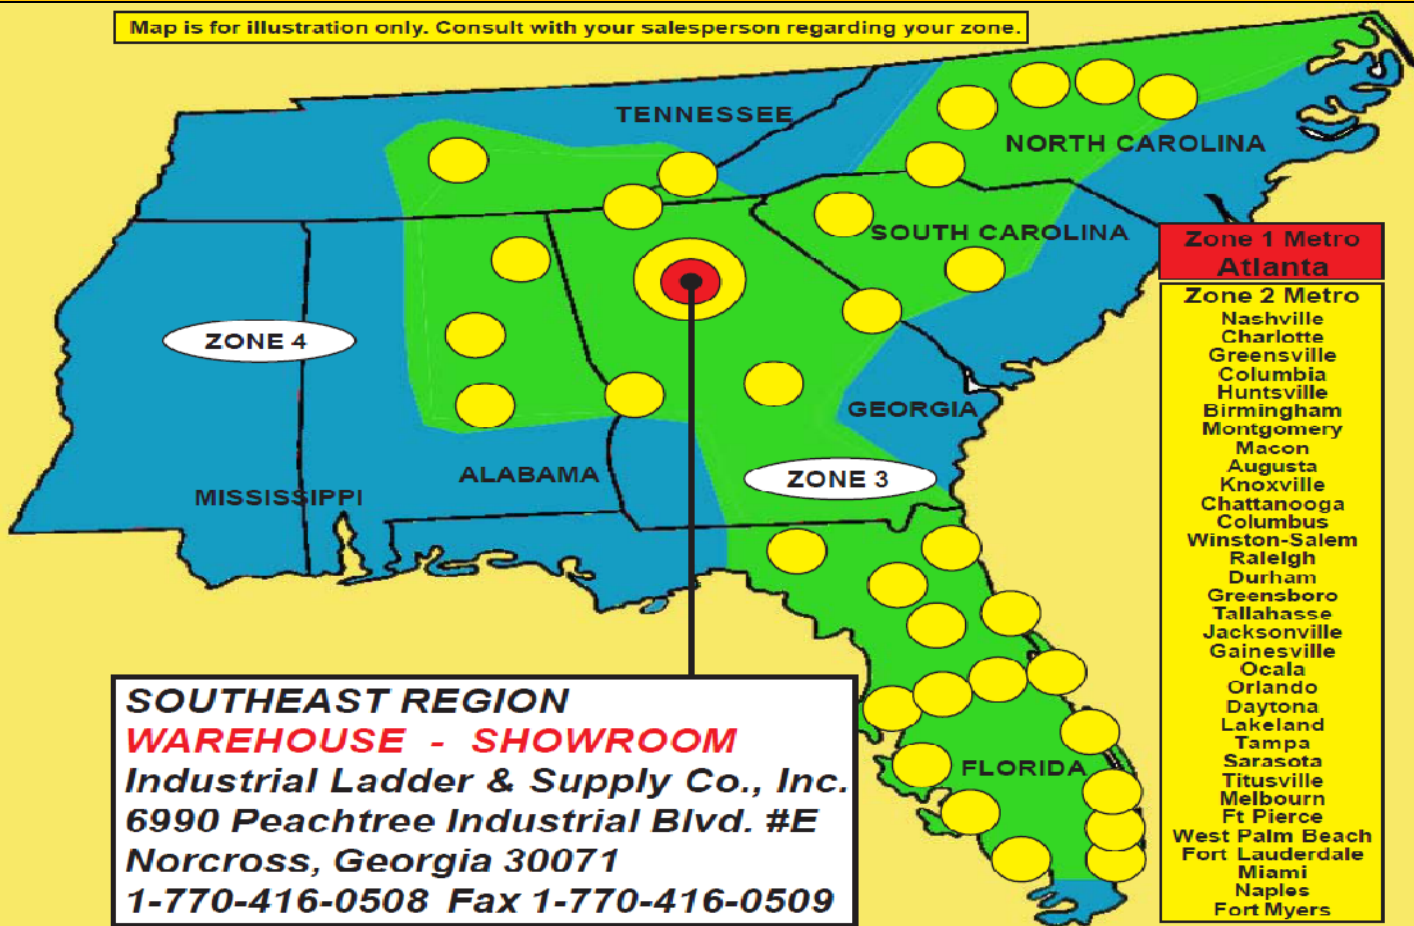

FREE SHIPPING ZONES - SOUTHEAST REGION

Map is for illustration only. Consult with your salesperson regarding your zone.

SOUTHEAST REGION
WAREHOUSE - SHOWROOM
 Industrial Ladder & Supply Co., Inc.
 6990 Peachtree Industrial Blvd. #E
 Norcross, Georgia 30071
 1-770-416-0508 Fax 1-770-416-0509

- Zone 1 Metro Atlanta**
- Zone 2 Metro**
 Nashville
 Charlotte
 Greenville
 Columbia
 Huntsville
 Birmingham
 Montgomery
 Macon
 Augusta
 Knoxville
 Chattanooga
 Columbus
 Winston-Salem
 Raleigh
 Durham
 Greensboro
 Tallahassee
 Jacksonville
 Gainesville
 Ocala
 Orlando
 Daytona
 Lakeland
 Tampa
 Sarasota
 Titusville
 Melbourne
 Ft Pierce
 West Palm Beach
 Fort Lauderdale
 Miami
 Naples
 Fort Myers

Red Zone 1

\$250+ ORDERS
EARN FREE SHIPPING

Orders less than \$250
 Shipping Charges Start at \$8

Yellow Zone 2

\$500+ ORDERS
EARN FREE SHIPPING

Orders less than \$500
 Shipping Charges Start at \$10

Green Zone 3

\$750+ ORDERS
EARN FREE SHIPPING

Orders less than \$750
 Shipping Charges Start at \$12

Blue Zone 3

\$2000+ ORDERS
EARN FREE SHIPPING

Orders less than \$2000
 Shipping Charges Start at \$14

Jacksonville

Daytona