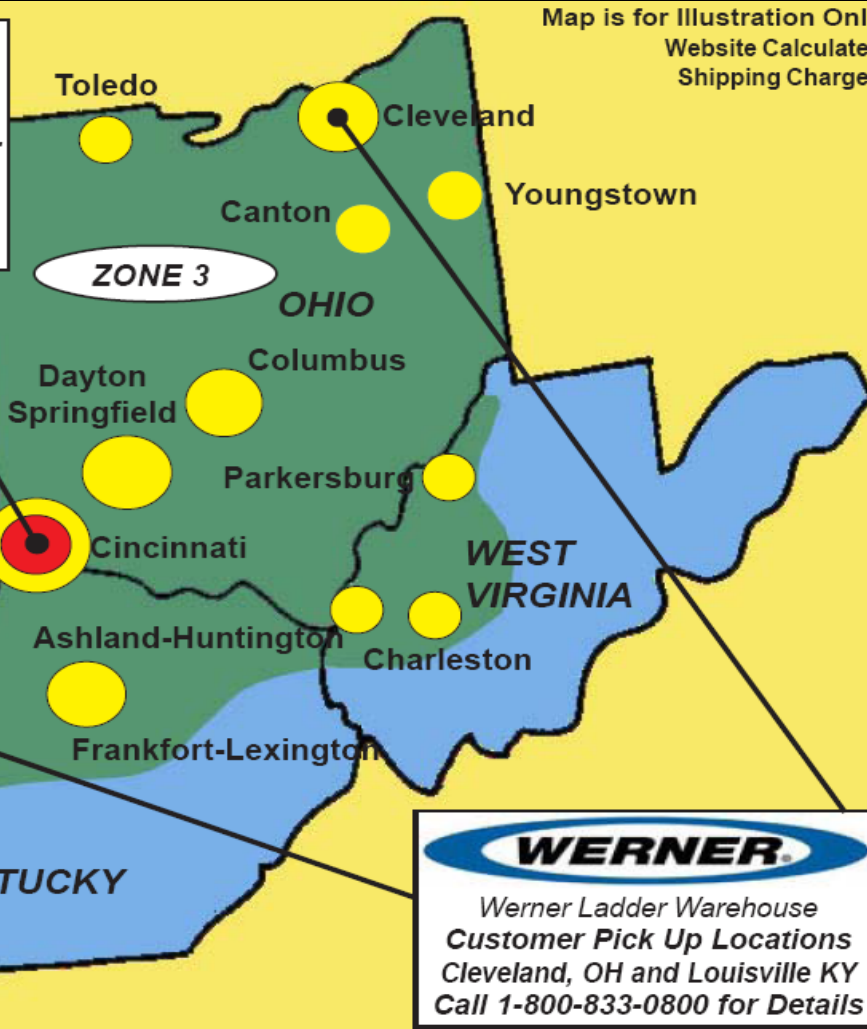

FREE SHIPPING ZONES - OHIO RIVER VALLEY REGION

OHIO RIVER REGION
WAREHOUSE - SHOWROOM
 Industrial Ladder & Supply Co., Inc.
 4725 Port Union Road
 Hamilton, Ohio 45011
 1-513-860-9720 Fax 1-513-860-9721

Map is for Illustration Only
 Website Calculates
 Shipping Charges

Zone 1 Metro
Cincinnati

Zone 2 Metro
 Dayton - Springfield
 Columbus
 Cleveland-Akron
 Canton
 Youngstown
 Toledo
 Ashland - Huntington
 Charleston
 Parkersburg
 Frankfort - Lexington
 Louisville

WERNER
 Werner Ladder Warehouse
 Customer Pick Up Locations
 Cleveland, OH and Louisville KY
 Call 1-800-833-0800 for Details

Red Zone 1
\$250+ ORDERS
EARN FREE SHIPPING
 Orders less than \$250
 \$20 Shipping Fee-UPS May be Less

Blue Zone 4
 FREIGHT CHARGE RANGE
\$95 UP TO \$250
 UPS CHARGE RANGE
\$8 UP TO \$199

[POLICY-TERMS](#)

Click On Link Below for Free Shipping Zone Map

CINCINNATI AREA	DAYTON-SPRINGFIELD	COLUMBUS AREA
CLEVELAND-AKRON	YOUNGSTOWN AREA	CANTON AREA
TOLEDO AREA	PARKERSBURG AREA	CHARLESTON AREA
ASHLAND-HUNTINGTON	LOUISVILLE AREA	FRANKFORT-LEXINGTON