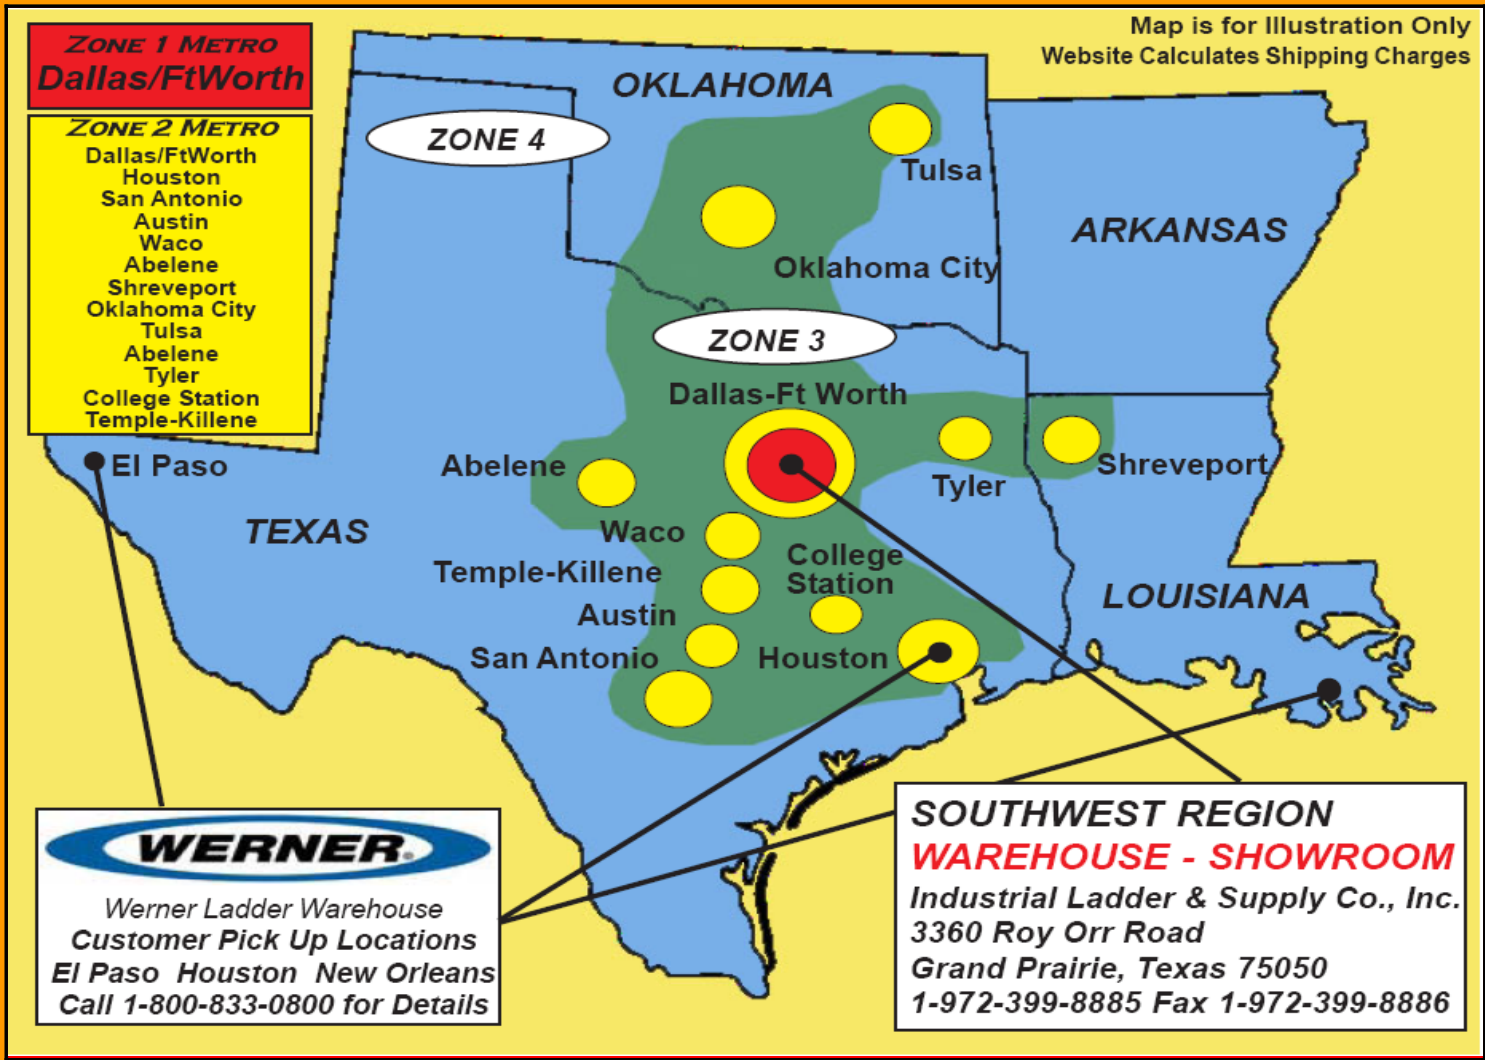

FREE SHIPPING ZONES - SOUTHWEST REGION

Red Zone 1

\$250+ ORDERS

EARN FREE SHIPPING

Orders less than \$250
\$20 Shipping Fee-UPS May be Less

Yellow Zone 2

\$500+ ORDERS

EARN FREE SHIPPING

Orders less than \$500
\$40 Shipping Fee-UPS May be Less

Green Zone 3

\$750+ ORDERS

EARN FREE SHIPPING

Orders less than \$750
\$60 Shipping Fee-UPS May be Less

Blue Zone 4

FREIGHT CHARGE RANGE
\$95 UP TO \$250

UPS CHARGE RANGE
\$8 UP TO \$199

[POLICY-TERMS](#)

Click On Link Below for Free Shipping Zone Map

DALLAS-FT WORTH	HOUSTON AREA	SAN ANTONIO AREA
AUSTIN AREA	WACO AREA	BRYAN-COLLEGE STATION
KILLENE-TEMPLE AREA	ABILENE AREA	TYLER AREA
TULSA AREA	OKLAHOMA CITY AREA	SHREVEPORT AREA