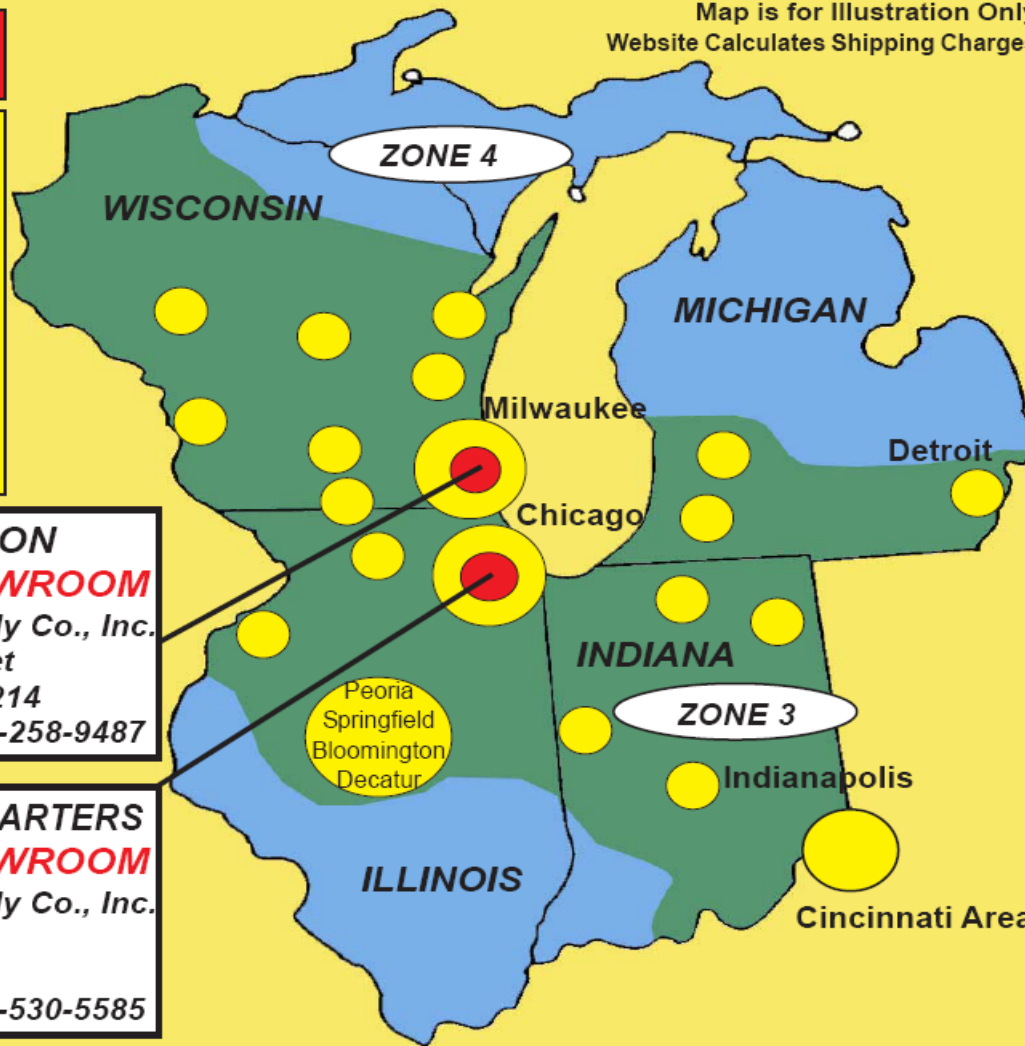

FREE SHIPPING ZONES - GREAT LAKES REGION

Map is for Illustration Only
Website Calculates Shipping Charges

Zone 1 Metro
Chicago Milwaukee

Zone 2 Metro
Central Illinois - Rockford
Detroit - Grand Rapids
Wausau - Stevens Point
Oshkosh - Fon du lac
Green Bay - Appleton
Indianapolis - Fort Wayne
Lafayette - Indianapolis
South Bend - Elkhart
Rock Island - Davenport
Janesville - Beloit
Kalamazoo - Battle Creek
Eau Claire - La Crosse
Madison - Rockford

Red Zone 1
\$250+ ORDERS
EARN FREE SHIPPING
Orders less than \$250
\$20 Shipping Fee-UPS May be Less

Yellow Zone 2
\$500+ ORDERS
EARN FREE SHIPPING
Orders less than \$500
\$40 Shipping Fee-UPS May be Less

Green Zone 3
\$750+ ORDERS
EARN FREE SHIPPING
Orders less than \$750
\$60 Shipping Fee-UPS May be Less

Blue Zone 4
FREIGHT CHARGE RANGE
\$95 UP TO \$250
UPS CHARGE RANGE
\$8 UP TO \$199

Click On Link Below For Your Free Shipping Zone Map

CHICAGO	MILWAUKEE	ROCKFORD	MADISON	CENTRAL IL
DETROIT	FORT WAYNE	INDIANAPOLIS	GRAND RAPIDS	SOUTH BEND
GREEN BAY	OSHKOSH-FON DU LAC	WAUSAU	LA CROSSE	EAU CLAIRE
LAFAYETTE	KALAMAZOO	JANESVILLE	ROCK ISLAND	CINCINNATI AREA