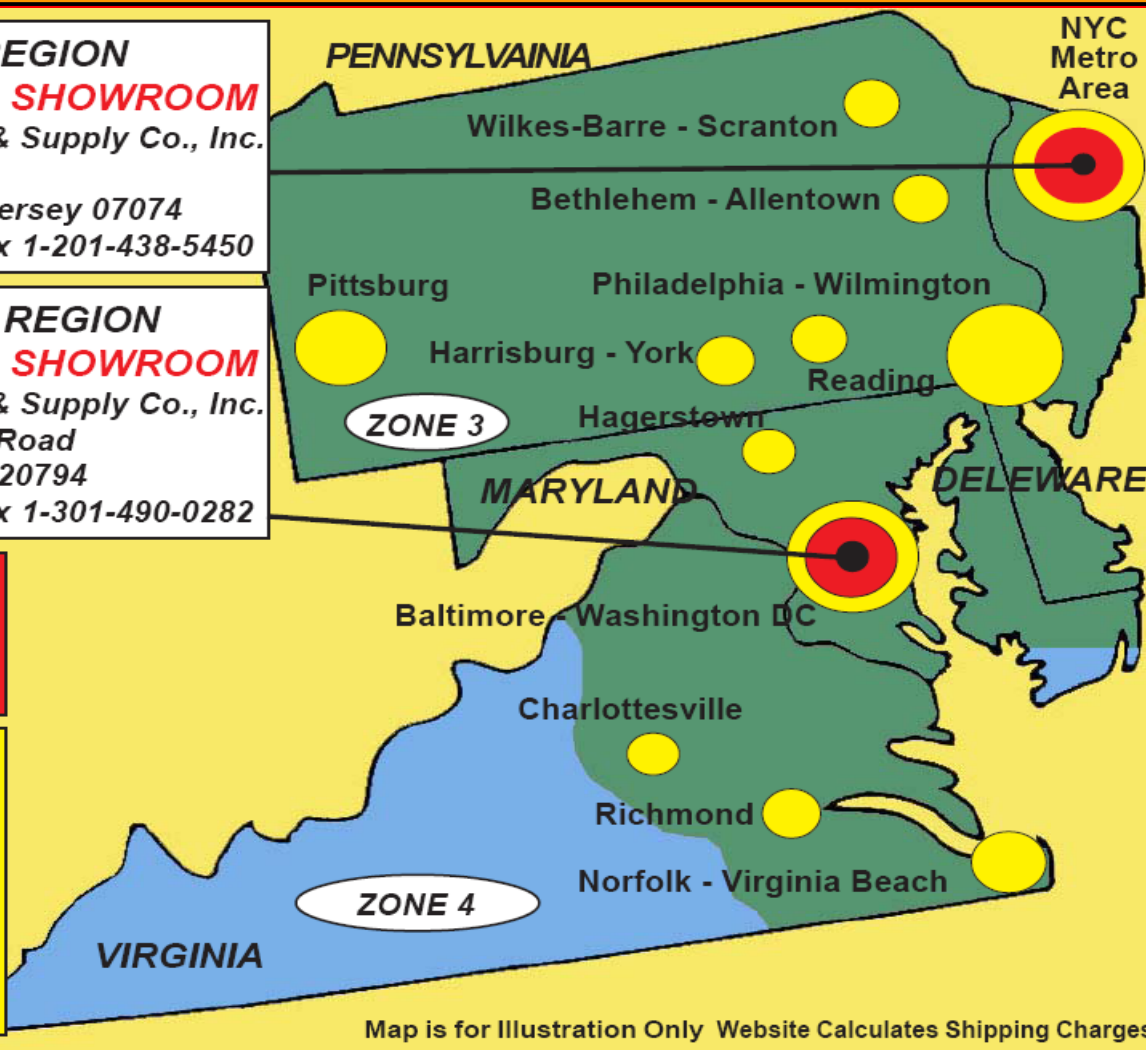

ZONE 1 METRO
 Baltimore
 Washington DC
 NYC Metro

ZONE 2 METRO
 Wilkes-Barre
 Scranton
 Bethlehem-Allentown
 Philadelphia
 Wilmington
 Pittsburg
 Harrisburg - York
 Reading
 Hagerstown
 Charlottesville
 Norfolk - VA Beach
 Richmond

Map is for Illustration Only Website Calculates Shipping Charges

Red Zone 1
\$250+ ORDERS
EARN FREE SHIPPING
 Orders less than \$250
 \$20 Shipping Fee-UPS May be Less

Yellow Zone 2
\$500+ ORDERS
EARN FREE SHIPPING
 Orders less than \$500
 \$40 Shipping Fee-UPS May be Less

Green Zone 3
\$750+ ORDERS
EARN FREE SHIPPING
 Orders less than \$750
 \$60 Shipping Fee-UPS May be Less

Blue Zone 4
 FREIGHT CHARGE RANGE
\$95 UP TO \$250
 UPS CHARGE RANGE
\$8 UP TO \$199

[POLICY-TERMS](#)

Click On Link Below for Free Shipping Zone Map

BALTIMOE WASHINGTON	NYC METRO AREA	PHILADELPHIA-WILMINGTON
PITTSBURG	NORFOLK-VIRGINIA BEACH	RICHMOND
HAGERSTOWN	CHARLOTTESVILLE	WILKES-BARRE SCRANTON
BETHLEHEM-ALLENTOWN	READING	HARRISBURG-YORK