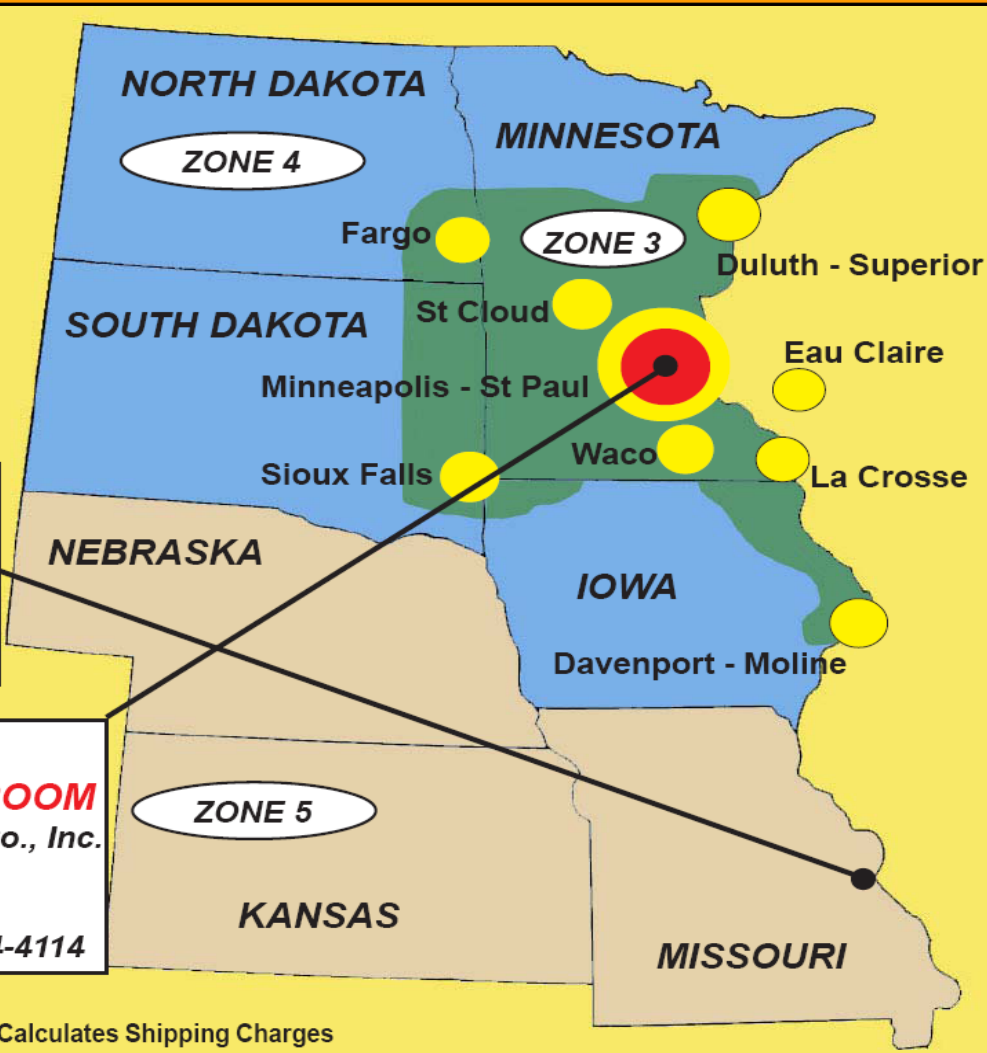

FREE SHIPPING ZONES - MIDWEST REGION

ZONE 1 METRO
Minneapolis
St. Paul

ZONE 2 METRO
 Fargo
 Sioux Falls
 Rochester
 Davenport - Moline
 La Crosse
 Eau Claire
 St. Cloud
 Duluth - Superior

WERNER
 Werner Ladder Warehouse
 Customer Pick Up Locations
 St. Louis, Missouri
 Call 1-800-833-0800 for Details

SOUTHWEST REGION
WAREHOUSE - SHOWROOM
 Industrial Ladder & Supply Co., Inc.
 8437 University Ave. N.E.
 Spring Lake Park, MN 55432
 1-763-784-4111 Fax 1-763-784-4114

Map is for Illustration Only Website Calculates Shipping Charges

[MINNEAPOLIS ST PAUL](#)

[ST CLOUD AREA](#)

[DULUTH-SUPERIOR](#)

[ROCHESTER AREA](#)

[SIoux FALLS AREA](#)

[FARGO AREA](#)

[EAU CLAIRE AREA](#)

[LA CROSSE AREA](#)

[DAVENPORT-ROCK ISLAND](#)